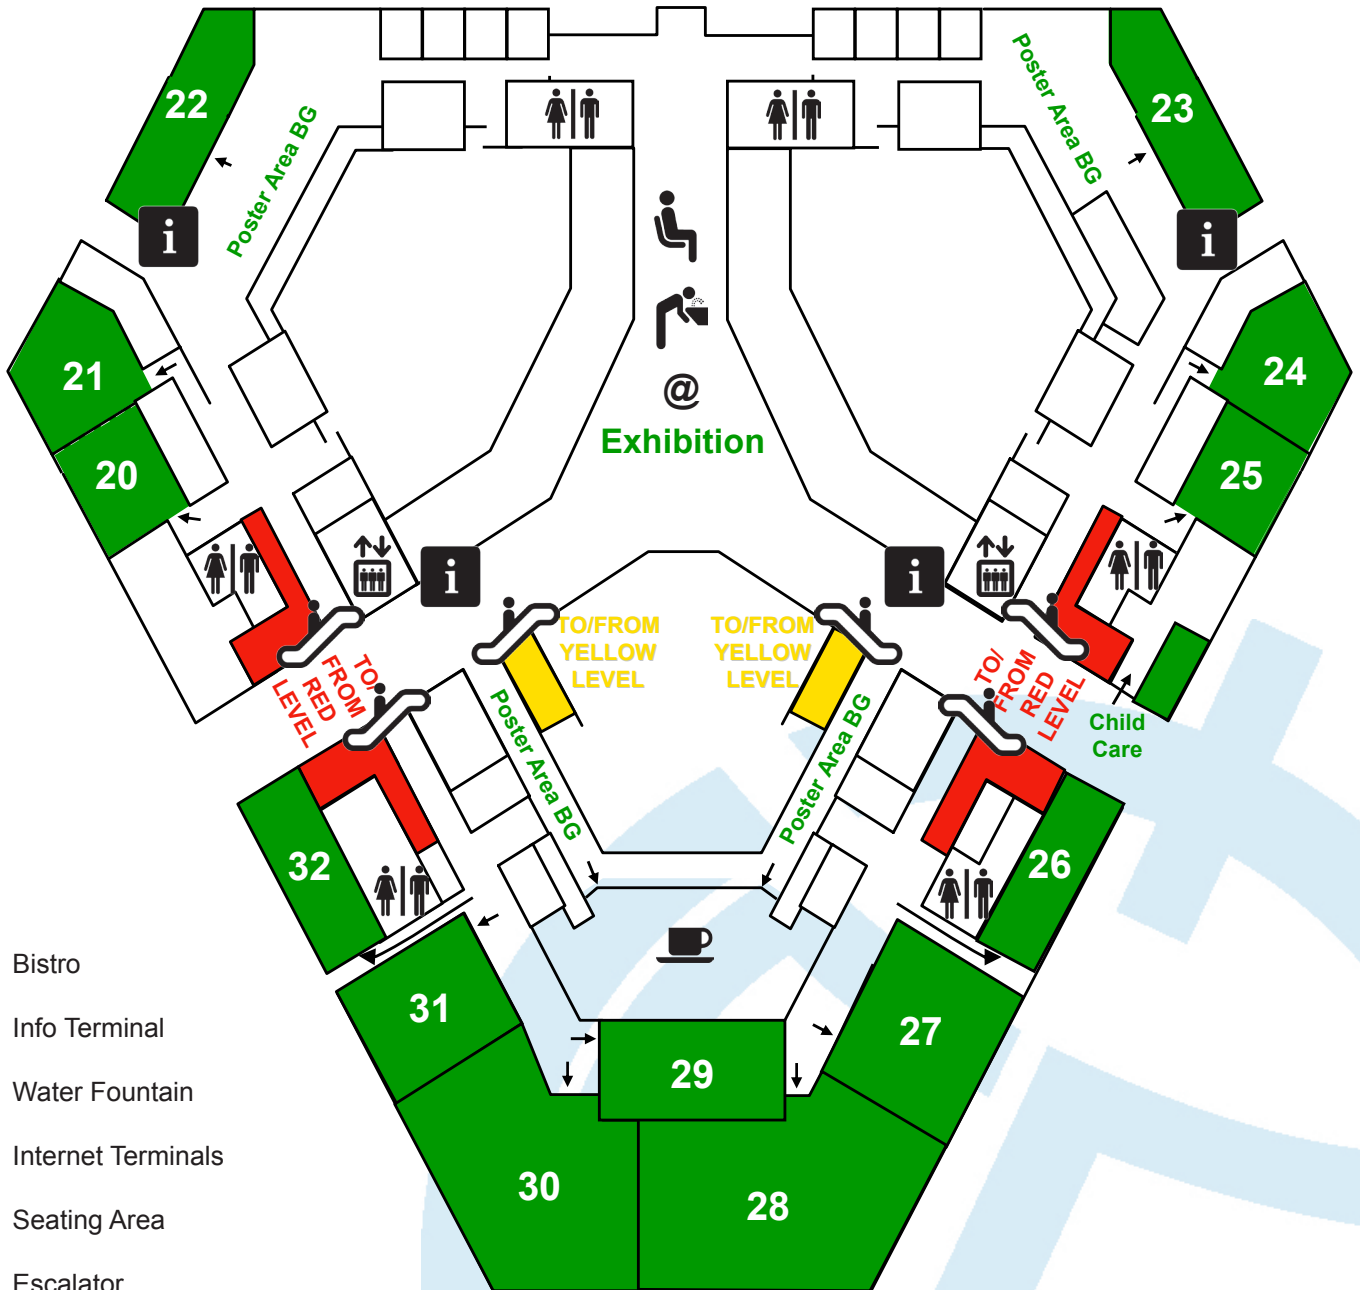

# Green Level – First Floor

Exhibition | Poster Area BG

- Bistro
- Info Terminal
- Water Fountain
- Internet Terminals
- Seating Area
- Escalator
- Elevator
- Restroom