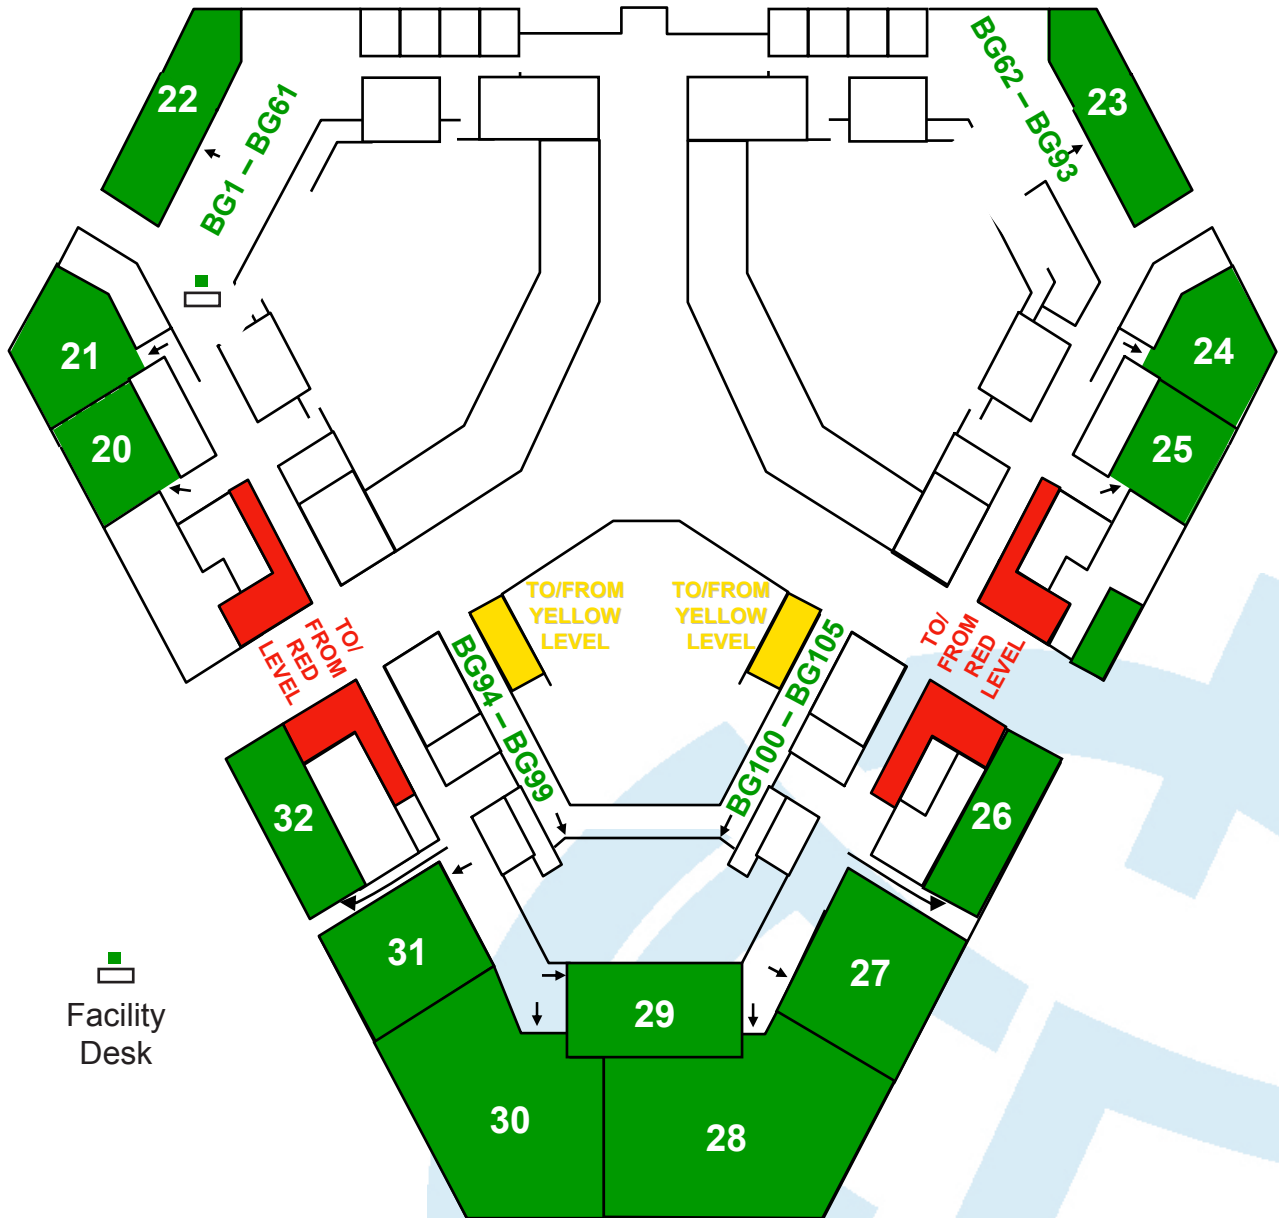

EGU General Assembly 2012

Poster Area BG

Green Level – First Floor

Facility
Desk

105 Posters