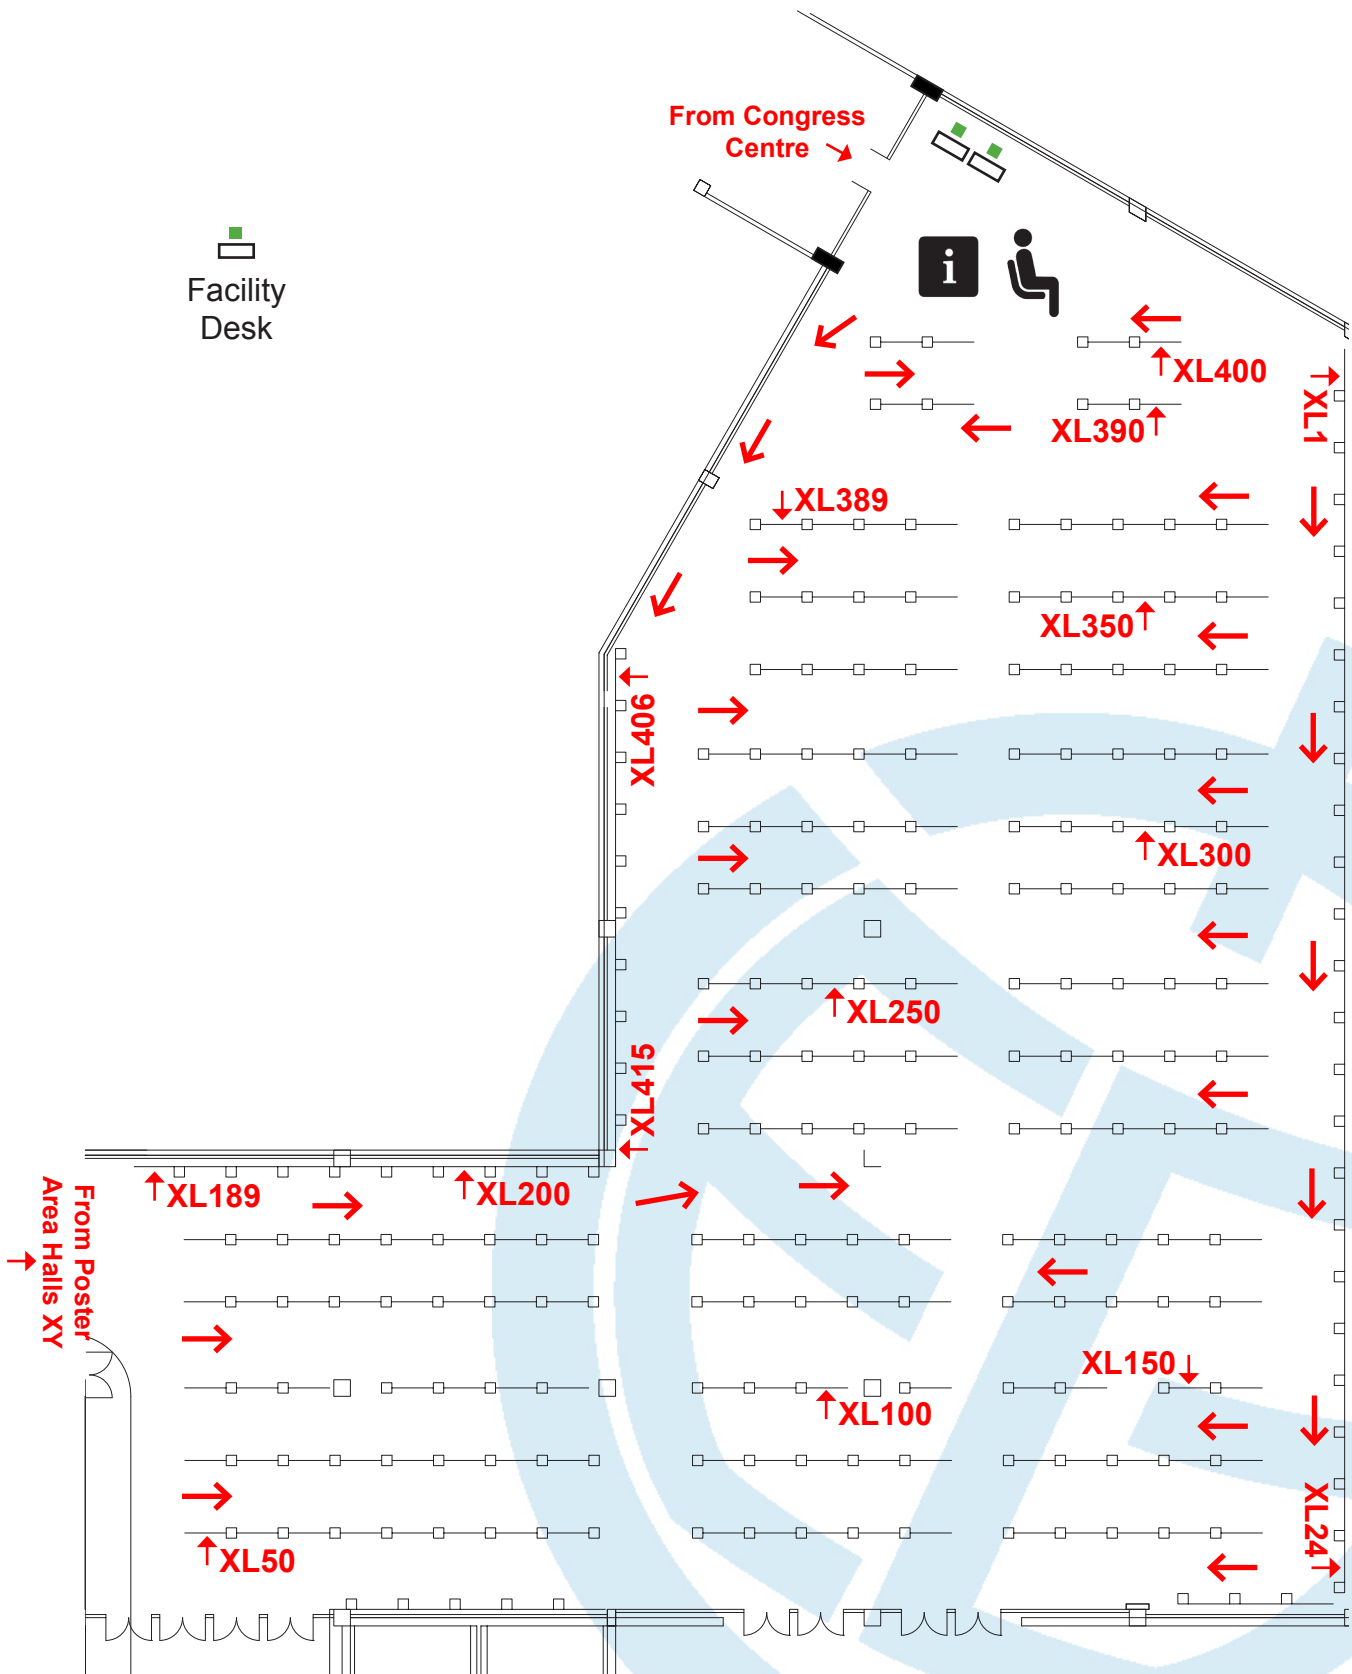

EGU General Assembly 2012

Poster Area Hall XL

Blue Level – Basement

415 Posters